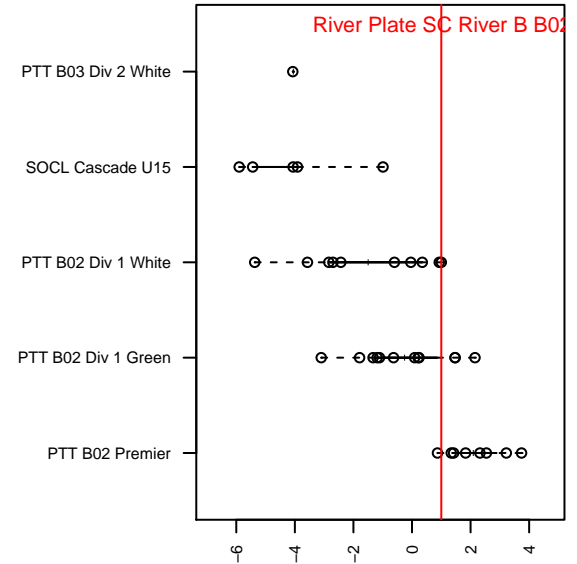

# River Plate SC River B B02

River Plate SC  
 NE Portland, OR  
 B02 total strength=1391  
 attack=9.67 defense=6.23  
 fall league = PTT B02 Div 1 White  
 notes= RPFC; NPS

alt names used:  
 RPSC 02B River  
 RPSC River U13 02/03  
 RPSC 02B River

Venues played:  
 2016 US Club Regionals 2002  
 2016 PTT B02 Division 1 White  
 2016 OYS Founders Cup B02

**attack and defense variance (black dot)  
relative to other teams  
and top 10 in region**

**attack and defense rating  
relative to others at age  
and all opponents in last 13 months**